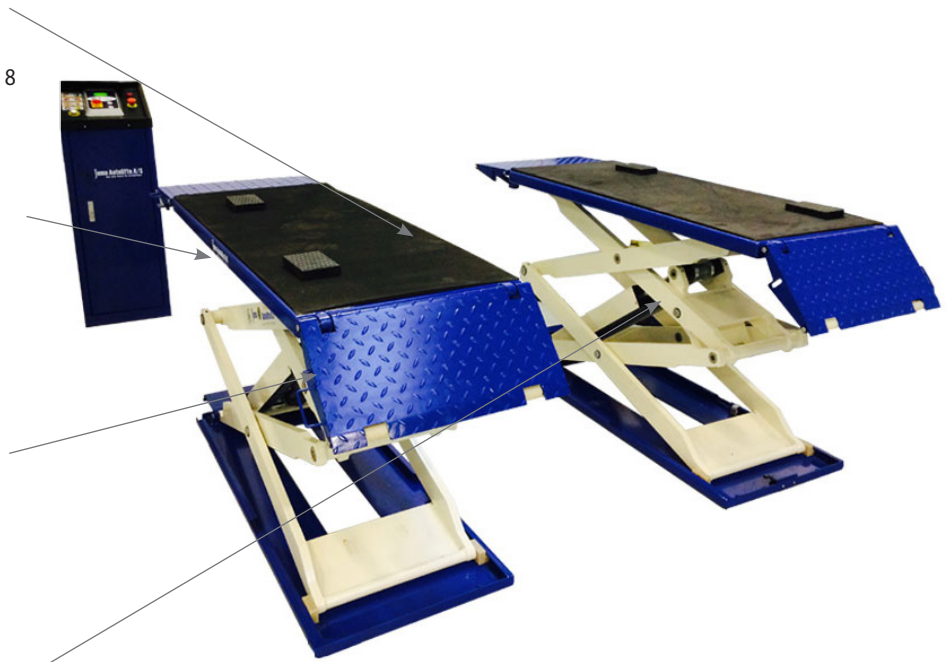

LED LIGHT

JA6000S is produced with which is a portable cordless rechargeable light with 8 ULTRA HIGH POWER white LED.

Platform protection

The low profile scissorlift is produced with platform protection and comes naturally rubber blocks that you can easily place under vehicle on the fix points.

Chutes

The chutes is used to get a easy access with the car on the lift, but the chutes can as well be be locked in "up" position and used as axentions for longer vehicles.

Safety locks and power supply

Scissorlift JA6000S uses only 220V and airconnection to release the fully automatic safety stop. JA6000S has a digital information control box, which helps the user operate the lift safe and easy.

Scissor lift JA6000S is the perfect solution if you want a scissorlift in high professional quality. The lift is on-ground installed and the minimum height is only 11 cm. which allow the consumer to work on low profile cars. The scissor lift is CE approved by TÜV